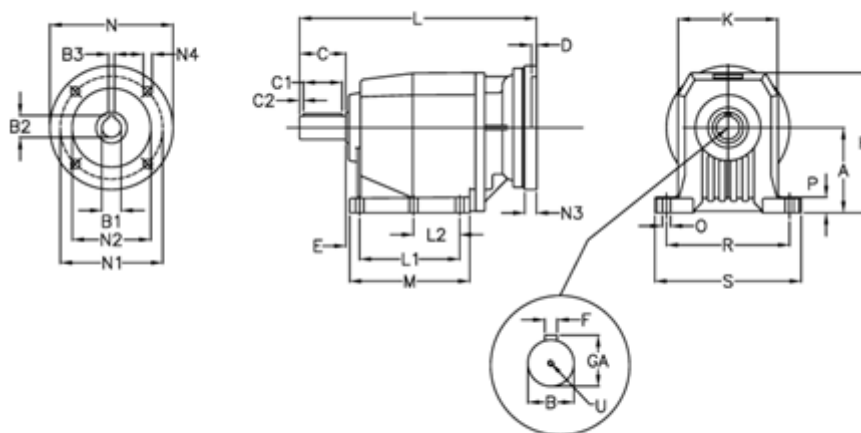

Article number: 40600760681220

Description: Helical gearbox
C704P-606,8-P63B5

Measures

A = 210	D = 4.0	L2 = 0.0	P = 30
B = 60	E = 25	M = 222.0	R = 300
B1 = 11	F = 18	N = 140	S = 350
B2 = 12.8	GA = 64.0	N1 = 115	U = M20x42
B3 = 4	H = 349	N2 = 95	
C = 120	K = 262	N3 = 0	
C1 = 90	L = 504.5	N4 = M8x19	
C2 = 15	L1 = 165.0	O = 22	